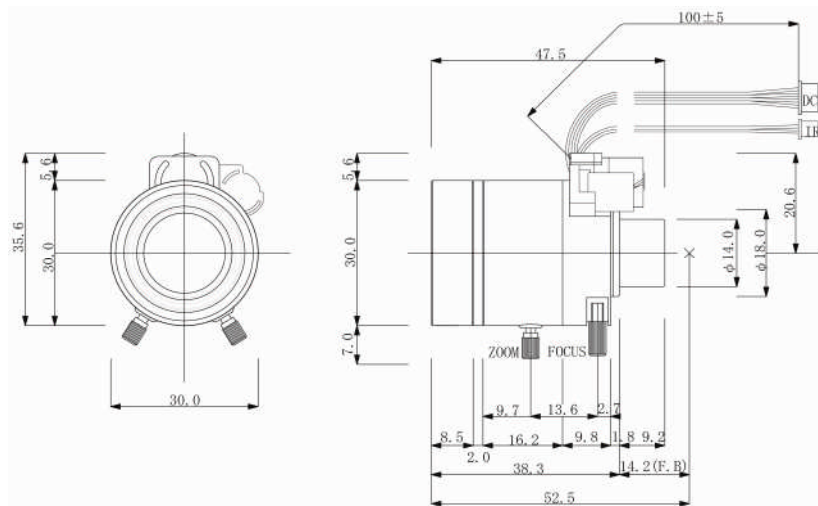

|                      |                               |                   |                              |                      |
|----------------------|-------------------------------|-------------------|------------------------------|----------------------|
| Model No.            | BKV0650DIR                    | M.O.D.            | 0.3m                         |                      |
| Focal Length         | 6 - 50 mm                     | Dimensions        | 30(W) x 35.6(H) x 47.5(L) mm |                      |
| Max. Aperture Ratio  | 1:1.6-360                     | Weight            | 35g                          |                      |
| Image Format         | 1/3 inch                      | Driving Coil      | 190 Ω ± 10% (20 ° C)         |                      |
| Mount                | Board Mount<br>φ14mm Straight | Operating Voltage | Close to Open                | Less than 4.0V       |
|                      |                               |                   | Open to Close                | More than 0.5V       |
| Operation            | Iris                          | DC Auto Iris      | Dumping Coil                 | 855 Ω ± 10% (20 ° C) |
|                      | Focus                         | Manual            | Operating Temperature        | -10°C - +50°C        |
|                      | Zoom                          | Manual            | Wave Length Covered          | 400nm - 900nm        |
| Angle of View (1/3") | D                             | 54.6° - 7.1°      |                              |                      |
|                      | H                             | 43.9° - 5.7°      |                              |                      |
|                      | V                             | 33.2° - 4.3°      |                              |                      |